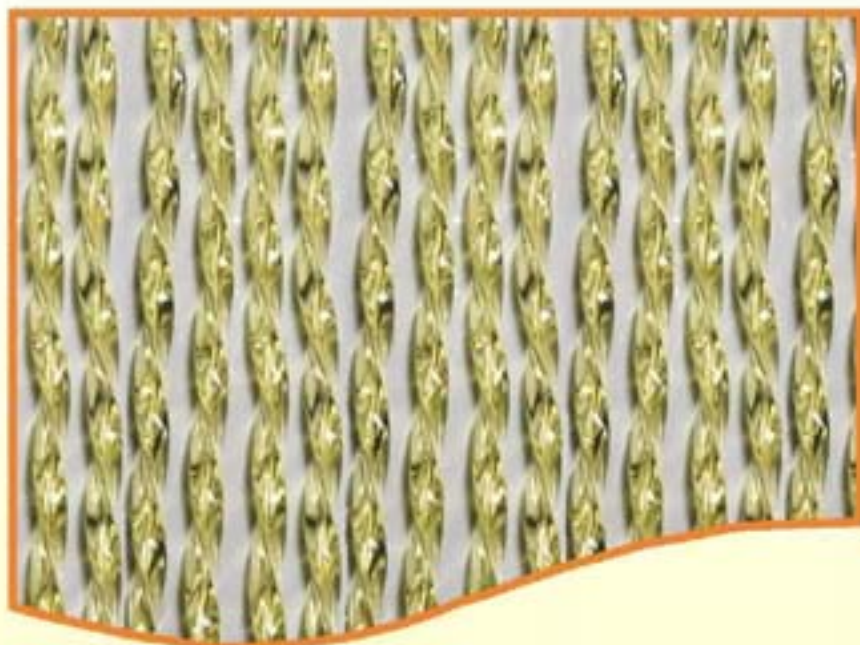

Tenda realizzata con PVC colorato

Door curtain made with coloured PVC

colori	colors
Giallo	Yellow
Oro	Gold
Salmone	Salmon