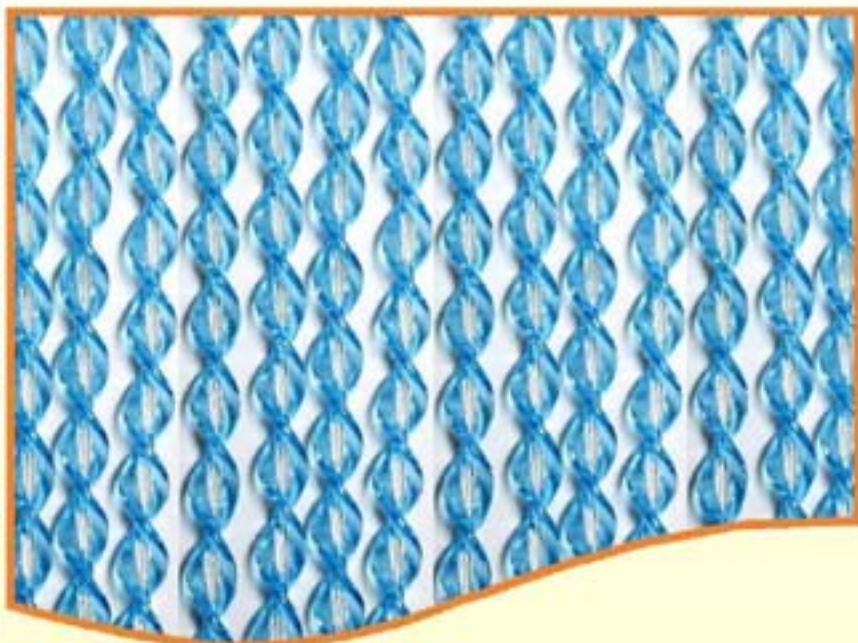

Tenda realizzata con PVC trasparente e colorato

Door curtain made with transparent PVC and coloured